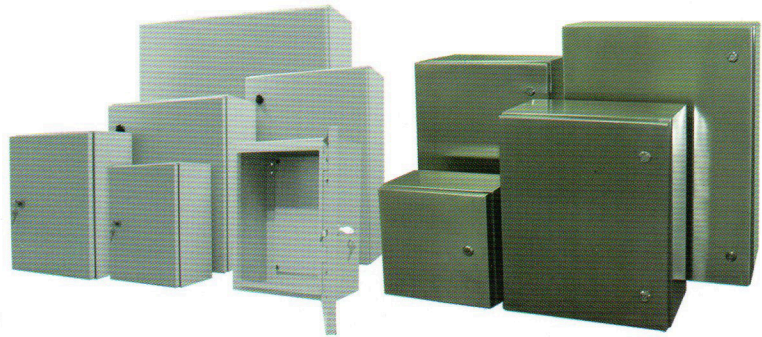

i-BON[®]

MOT-P (Paper Packing) White Tubing
MOT (Roll Packing) White Tubing
Colour Customisation Available

S-SWITCH

LED Push Button, Mushroom Push Button, Indicator Light,
Selector Switch, Keylock Selector Switch, Buzzer, Emergency
Stop Button, Contact Blocks

Mild Steel Enclosure (IP65)
Stainless Steel Enclosure (IP66)

BOXCO

P Series, H Series, S Series Plastic PVC Box,
Aluminium Die Casting Box, Cable Glands,
Accessories, Boxco Fan

WORLD TECH

Single Phase Noise Filter 5A ~ 200A
Triple Phase Noise Filter 10A ~ 500A